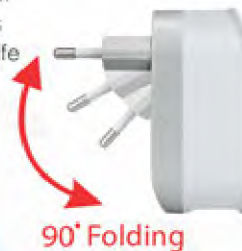

Wanderer **WATER-PROOF DIGITAL ACTION CAMERA**

ACTION CAMERA

MODEL	MRP
CAM1	₹3290

- Records full HD 1080p video at 30 fps.
- Captures 12MP still photos
- Ultra-wide 120° lens.
- Camera housing waterproof to 30M.
- Built-In 2.0" LCD Screen (16:9).
- Records to microSD/HC Memory Cards.
- Micro USB port.
- 900mAh Lithium-Ion battery
- Multiple mounts included.
- Expandable memory upto 32gb (Not Included)

 2 INCH FULL HD DISPLAY	 900mAh RECHARGEABLE BATTERY	 BUILT-IN SPEAKER	 BUILT-IN MIC
 FULL HD 1920X1080 PIXELS	 EXPANDABLE UPTO 32GB MICRO SD	 WATERPROOF UPTO 30M	 12MP LENS

PORTABLE TIMER CHARGER

MODEL	MRP
UAM12	₹1090

Dual turbo charging USB 2.1 Ports for simultaneous charging of 2 devices
Prolong electronic device battery life
Save on electricity charges
Indicator light indicating balance charge time
Fixed time to charge
90° Degree moveable plug
Output: 12W

TRAVEL ADAPTOR

MODEL	MRP
UAM27	₹890

3-IN-1 travel plug set
Covers approx. 150 countries
Compact design
One set includes 3 international plugs
Electrical rating : 110v-250v
MAX. 10A, 2500W ADAPTERS
SIZE: L: 4.8 x H: 8.4 x W: 4.8(In cms)

Unique oxygen ions inverter technology
Anion generator
Anion generator to filtered air, producing 3 million negative ions.

The AC power supply device
The car voltage turn into household voltage of 220V, driving the anion module.

USB PORT

ON/OFF SWITCH

AC CHARGING

ULTRA PORTABLE CAR POWER INVERTOR WITH OXYGEN BAR

COLOUR	MODEL	MRP
BLACK	CIV1	₹2690