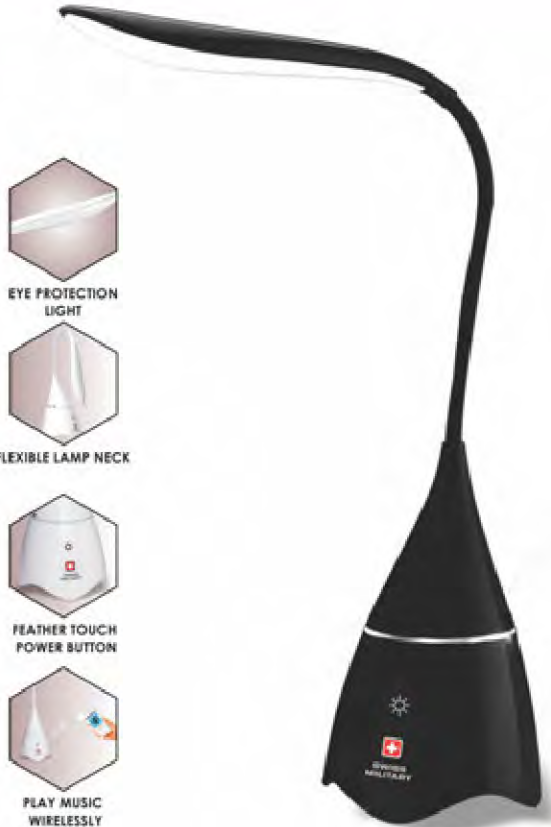

USB PORT

ON/OFF SWITCH

AC CHARGING

ULTRA PORTABLE CAR POWER INVERTOR WITH OXYGEN BAR

COLOUR	MODEL	MRP
BLACK	CIV1	₹2690

- Converts 12V DC to 220V / 50-60Hz AC to enable the car battery to be used for variety of applications.
- Some applications are laptop charging, small appliances like small fans, hand vacuum cleaner, lights, kitchen appliances etc.
- Safe operation: Built-in protection for over-voltage, under-voltage, over-load, over-temperature and short-circuit.
- Oxygen bar emission rate of 1.5 million oxygen per sq cm.
- Oxygen ions are colorless and odorless and work unobtrusively to freshen up the air in closed spaces.
- DIMENSION: L:6.5 x H:14.5 x W: 6.5 (In cms approx.)

SWISS MILITARY

EYE PROTECTION LIGHT

FLEXIBLE LAMP NECK

FEATHER TOUCH POWER BUTTON

PLAY MUSIC WIRELESSLY

3D Surround Sound

TF Card Player

AUX Port