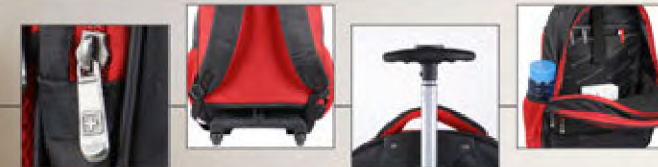

LAPTOP TROLLEY BACKPACK

COLOUR	MODEL	MRP
	BPT2	₹4290

- Aluminum Trolley With Push Button Lock
- Tear Resistant & durable 1000 double D polyester
- Separate compartment to keep files, folders, CDs, cables, chargers and accessories
- Fits upto 15.6" screen laptop
- Heavy Duty Trolley Wheels
- Padded, Adjustable shoulder straps
- Quick access pocket
- Smooth padded handle
- Dual side water bottle pocket
- Premium Silicon logo
- Wheel cover
- Padded back mesh cushion

Material: 1000D Polyester Ribstop

Size: L:33x W: 20x H: 46(cm) Approx

New Arrival