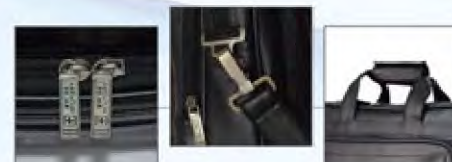

Material: Polyester

Size: L: 30x W: 5x H: 40(cm) Approx

BACK VIEW

PRIME

PREMIUM LEATHERETTE LAPTOP SLING BAG

COLOUR	MODEL	MRP
BLACK	PLB1	₹2890
BROWN	PLB2	₹2890

- Premium leatherette laptop sling bag
- Quick access pocket on front
- Inbuilt organiser for accessories
- Padded laptop compartment fits upto 15.4"
- Separate compartment for files & documents
- Premium branded metal zip pullers
- Premium branded inner lining
- Comfortable & Detachable shoulder sling belt
- Comfortable handle grip